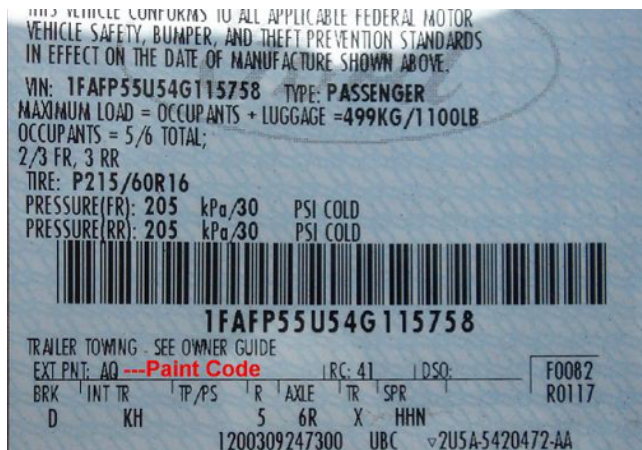

Ford

Ford paint codes

Ford, Mercury, & Lincoln paint codes.

Ford paint codes are located in the drivers door jamb.